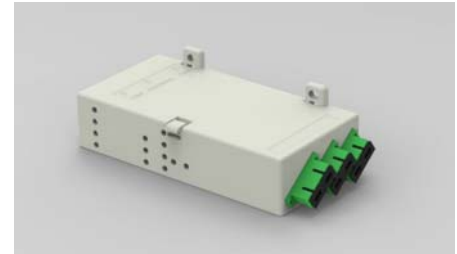

Fiber Wall Terminal Box-3cores Part No.:TK0601-3A

Features

- Accommodation of 3adapters
- Suitable for SC Duplex / LC 4cores adapter
- Outline Dimension((L×W×H)mm) : 160×80×40
- Material : ABS
- Indoor (wall mounting)

Application

- Optical Telecommunication System
- LAN, Optical fiber Communication System
- CATV Networks
- FTTH access network

Order information

Part No.	Description
TK0601-3A-3SC-0	3XSC/PC Duplex SM Adapter without pigtail
TK0601-3A-3SC-P	3XSC/PC Duplex SM Adapter with pigtail
TK0601-3A-3LC-0	3XLC/PC 4cores SM Adapter without pigtail
TK0601-3A-3LC-P	3XLC/PC 4cores SM Adapter with pigtail