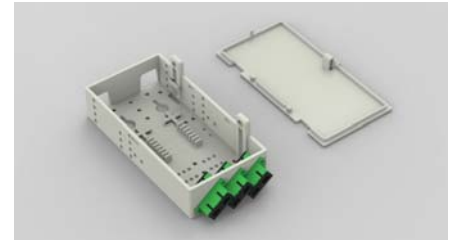

Fiber Wall Terminal Box-3cores Part No.:TK0601-3A

Features

- Accommodation of 3adapters
- Suitable for SC Duplex / LC 4cores adapter
- Outline Dimension((L×W×H)mm) : 160×80×40
- Material : ABS
- Indoor (wall mounting)

Application

- Optical Telecommunication System
- LAN, Optical fiber Communication System
- CATV Networks
- FTTH access network

Order information

Part No.	Description
TK0601-3A-3SC-0	3XSC/PC Duplex SM Adapter without pigtail
TK0601-3A-3SC-P	3XSC/PC Duplex SM Adapter with pigtail
TK0601-3A-3LC-0	3XLC/PC 4cores SM Adapter without pigtail
TK0601-3A-3LC-P	3XLC/PC 4cores SM Adapter with pigtail