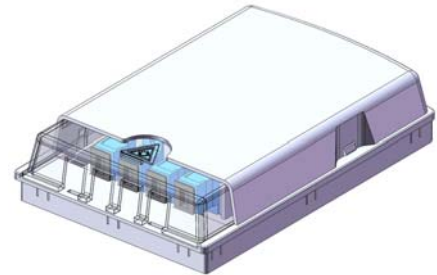

Fiber Wall Terminal Box-4cores Part No.:TK0601-4D

Features

- Transparent slidable cover
- Suitable for SC Simplex/ LC Duplex adapter
- Outline Dimension((L×W×H)mm : 141×93×30
- Material: ABS
- Indoor (wall mounting)

Application

- Optical Telecommunication System
- LAN, Optical fiber Communication System
- CATV Networks
- FTTH access network

Order information

Part No.	Description
TK0601-4D-4SC-0	4XSC/PC Duplex SM Adapter without pigtail
TK0601-4D-4SC-P	4XSC/PC Duplex SM Adapter with pigtail
TK0601-4D-4LC-0	4XLC/PC 4cores SM Adapter without pigtail
TK0601-4D-4LC-P	4XLC/PC 4cores SM Adapter with pigtail