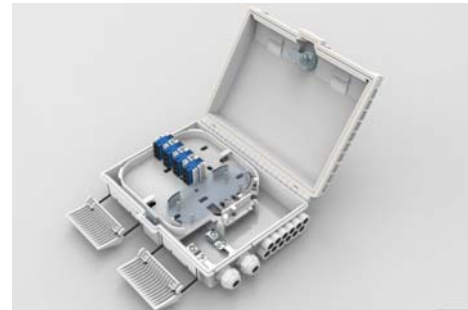

FTTH Distribution Box-8ores

Part No.:TK0602-8B

Features

- 8Fibers:SC Simplex/ LC Duplex
- PLC 1*8
- Outline Dimension((L×W×H)mm : 250×200×72
- Wall mounting (indoor/outdoor)
- Material:PC+ABS
- IP65

Application

- Optical Telecommunication System
- LAN,Optical fiber Communication System
- FTTH access network

Order information

Part No.	Description
TK0602-8B-8SC-0	8XSC/PC Simplex SM Adapter without pigtail
TK0602-8B-8SC-P	8XSC/PC Simplex SM Adapter with pigtail
TK0602-8B-8LC-0	8XLC/PC Duplex SM Adapter without pigtail
TK0602-8B-8LC-P	8XLC/PC Duplex SM Adapter with pigtail