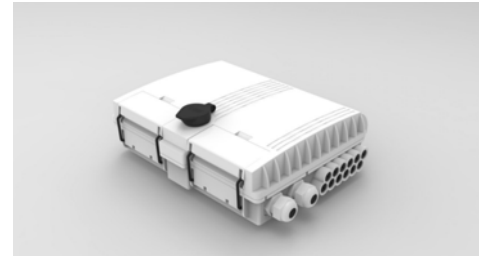

FTTH Distribution Box-16cores Part No.:TK0602-16A

Features

- 16 fibers:SC Simplex,PLC8*2
- Outline Dimension((L×W×H)mm : 295×220×85
- Wall mounting (indoor/outdoor)
- Material:PC
- IP65

Application

- Optical Telecommunication System
- LAN,Optical fiber Communication System
- FTTH access network

Order information

Part No.	Description
TK0602-16A-16SC-0	16XSC/PC Simplex SM Adapter without pigtail
TK0602-16A-16SC-P	16XSC/PC Simplex SM Adapter with pigtail
TK0602-16A-16LC-0	16XLC/PC Duplex SM Adapter without pigtail
TK0602-16A-16LC-P	16XLC/PC Duplex SM Adapter with pigtail