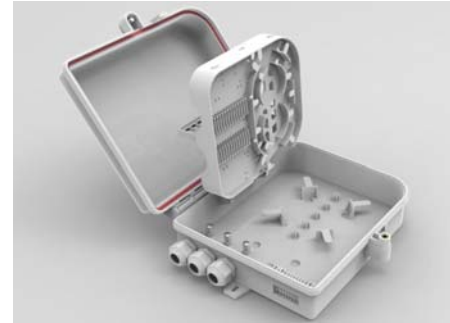

FTTH Distribution Box-12cores

Part No.:TK0602-12B

Features

- ●12 fibers:SC Simplex/ LC Duplex
- Outline Dimension((L×W×H)mm : 275×240×105
- ●Wall mounting (indoor/outdoor)
- ●Material:PC+ABS
- ●IP65

Application

- ●Optical Telecommunication System
- ●LAN,Optical fiber Communication System
- ●FTTH access network

Order information

Part No.	Description
TK0602-12B-12SC-0	12XSC/PC Simplex SM Adapter without pigtail
TK0602-12B-12SC-P	12XSC/PC Simplex SM Adapter with pigtail
TK0602-12B-12LC-0	12XLC/PC Duplex SM Adapter without pigtail
TK0602-12B-12LC-P	12XLC/PC Duplex SM Adapter with pigtail