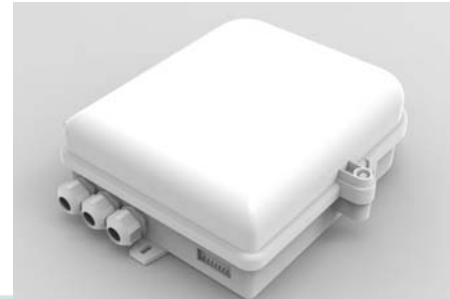

FTTH Distribution Box-12cores

Part No.:TK0602-12B

Features

- ●12 fibers:SC Simplex/ LC Duplex
- Outline Dimension((L×W×H)mm : 275×240×105
- ●Wall mounting (indoor/outdoor)
- ●Material:PC+ABS
- ●IP65

Application

- ●Optical Telecommunication System
- ●LAN,Optical fiber Communication System
- ●FTTH access network

Order information

Part No.	Description
TK0602-12B-12SC-0	12XSC/PC Simplex SM Adapter without pigtail
TK0602-12B-12SC-P	12XSC/PC Simplex SM Adapter with pigtail
TK0602-12B-12LC-0	12XLC/PC Duplex SM Adapter without pigtail
TK0602-12B-12LC-P	12XLC/PC Duplex SM Adapter with pigtail