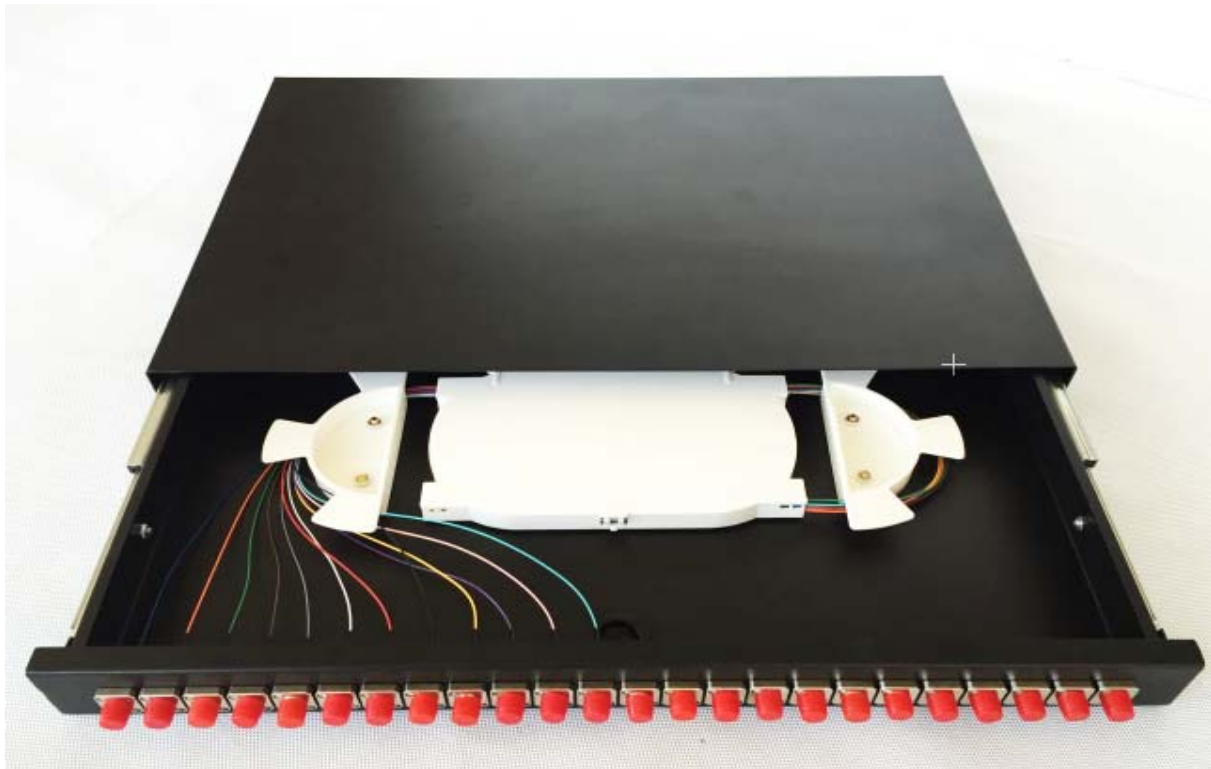

Rack mount patch panel

Part No.:TK0701-09-1U

### Features

- Slide with drawer
- Colour:RAL7035,RAL9007
- Suitable for SC,LC,FC,ST,E2000
- Outline Dimension((L×W×H)mm : 483×300×44
- Material:Steel
- Thickness:1.0mm

### Order information

Part No.	Adapter	Capacity	Accessory
TK0701-09-1USCS24-00	SCS:SC Simplex	24ports,24fiber	00:without adaptor & pigtail
TK0701-09-1ULCD24-10	LCD:LC Duplex	24ports,48fiber	10:with adaptor, without pigtail
TK0701-09-1USCD24-00	SCS:SC Duplex	24ports,48fiber	00:without adaptor & pigtail
TK0701-09-1UFCS24-10	FCS:FC Simplex	24ports,24fiber	10:with adaptor, without pigtail
TK0701-09-1USTS24-11	STS:ST Simplex	24ports,24fiber	11:with adaptor, with pigtail