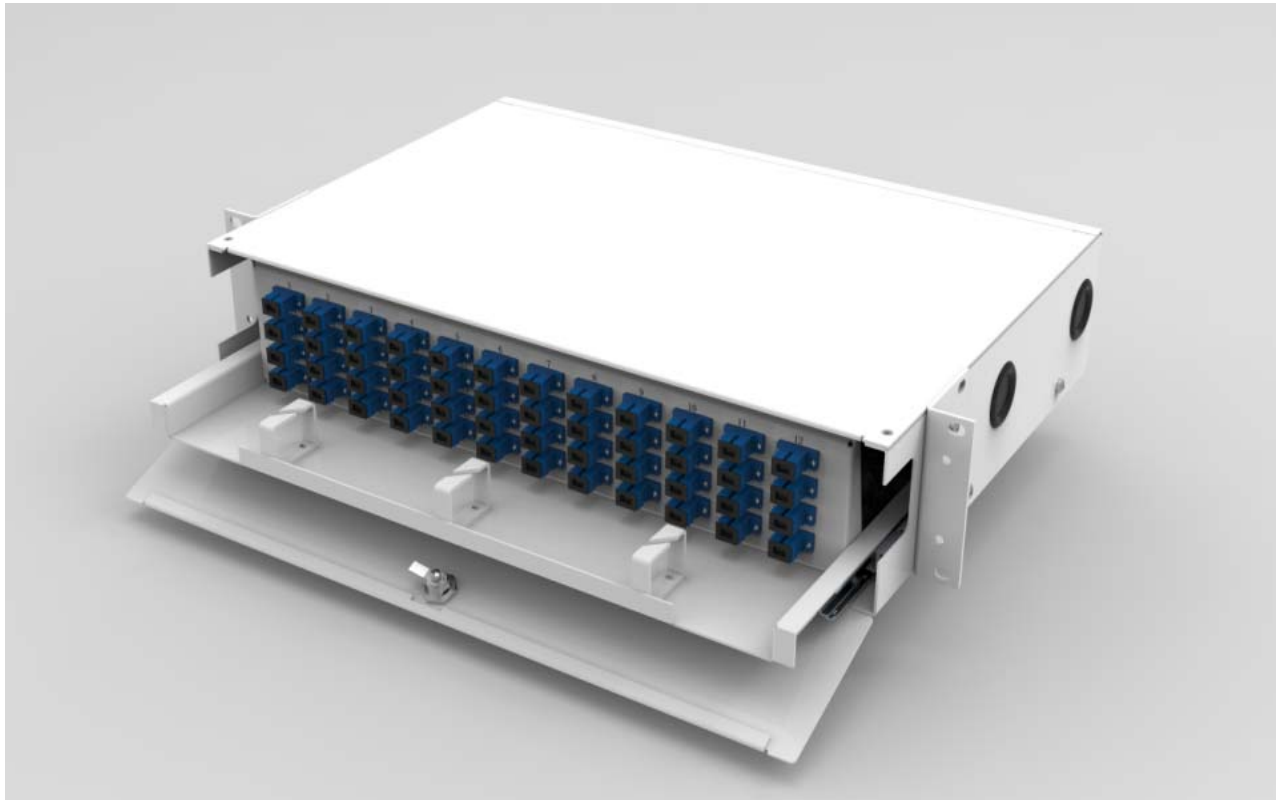

Rack mount patch panel Part No.:TK0701-06-2U

Features

- Slide with draw
- Suitable for SC,LC,FC,ST,E2000
- with lock, Prevent the tray to move out in the earthquake
- Material:Steel
- Thickness:1.5mm
- Colour:RAL7035,RAL9007
- Outline Dimension((L×W×H)mm : 484×300×90

Order information

Part No.	Adapter	Capacity	Accessory
TK0701-06-2USCS48-00	SCS:SC Simplex	48ports,48fiber	00:without adaptor & pigtail
TK0701-06-2ULCD48-10	LCD:LC Duplex	48ports,96fiber	10:with adaptor, without pigtail
TK0701-06-2USCS48-00	SCS:SC Simplex	48ports,48fiber	00:without adaptor & pigtail
TK0701-06-2UFCS48-10	FCS:FC Simplex	48ports,48fiber	10:with adaptor, without pigtail
TK0701-06-2USTS48-11	STS:ST Simplex	48ports,48fiber	11:with adaptor, with pigtail