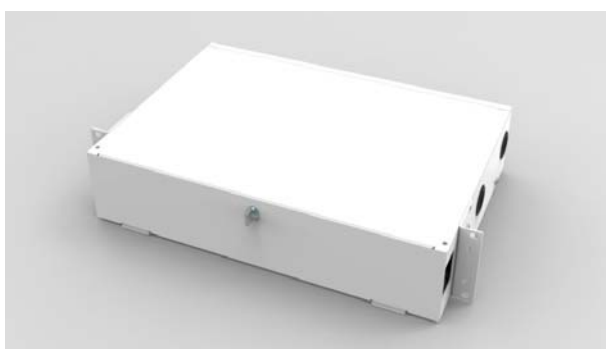

Rack mount patch panel Part No.:TK0701-06-2U

Features

- Slide with draw
- Suitable for SC,LC,FC,ST,E2000
- with lock, Prevent the tray to move out in the earthquake
- Material:Steel
- Thickness:1.5mm
- Colour:RAL7035,RAL9007
- Outline Dimension((L×W×H)mm : 484×300×90

Order information

Part No.	Adapter	Capacity	Accessory
TK0701-06-2USCS48-00	SCS:SC Simplex	48ports,48fiber	00:without adaptor & pigtail
TK0701-06-2ULCD48-10	LCD:LC Duplex	48ports,96fiber	10:with adaptor, without pigtail
TK0701-06-2USCS48-00	SCS:SC Simplex	48ports,48fiber	00:without adaptor & pigtail
TK0701-06-2UFCS48-10	FCS:FC Simplex	48ports,48fiber	10:with adaptor, without pigtail
TK0701-06-2USTS48-11	STS:ST Simplex	48ports,48fiber	11:with adaptor, with pigtail