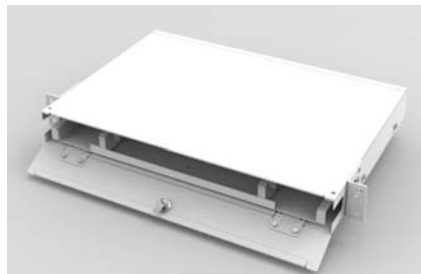

Rack mount patch panel

Part No.:TK0701-06-1U

### Features

- Slide with draw
- Suitable for SC,LC,FC,ST,E2000
- with lock, Prevent the tray to move out in the earthquake
- Material:Steel
- Thickness:1.5mm
- Colour:RAL7035,RAL9007
- Outline Dimension((L×W×H)mm : 484×300×45

### Order information

Part No.	Adapter	Capacity	Accessory
TK0701-06-1USCS12-00	SCS:SC Simplex	12ports,12fiber	00:without adaptor&pigtail
TK0701-06-1ULCD24-10	LCD:LC Duplex	24ports,48fiber	10:with adaptor, without pigtail
TK0701-06-1USCS12-00	SCS:SC Simplex	12ports,12fiber	00:without adaptor & pigtail
TK0701-06-1UFCS24-10	FCS:FC Simplex	24ports,24fiber	10:with adaptor, without pigtail
TK0701-06-1USTS24-11	STS:ST Simplex	24ports,24fiber	11:with adaptor, with pigtail