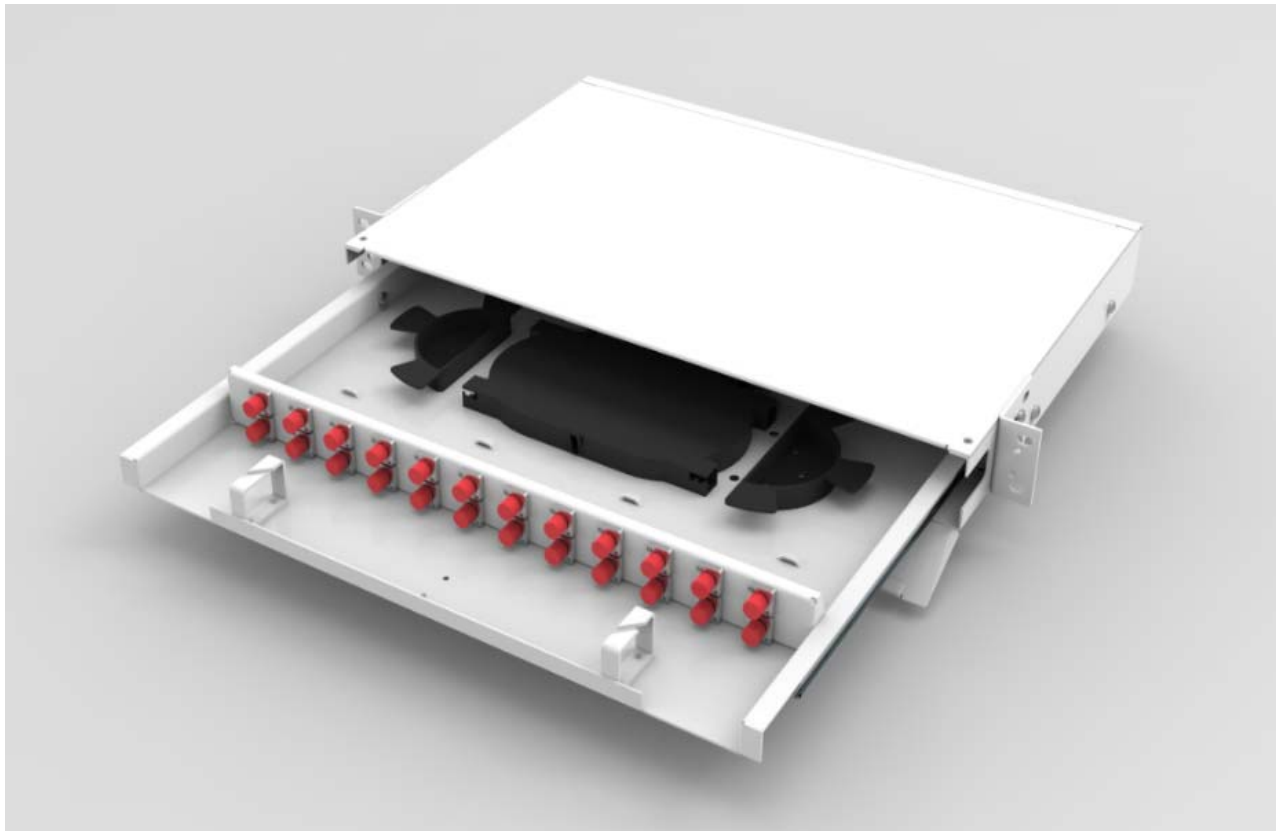

Rack mount patch panel

Part No.:TK0701-06-1U

### Features

- Slide with draw
- Suitable for SC,LC,FC,ST,E2000
- with lock, Prevent the tray to move out in the earthquake
- Material:Steel
- Thickness:1.5mm
- Colour:RAL7035,RAL9007
- Outline Dimension((L×W×H)mm : 484×300×45

### Order information

Part No.	Adapter	Capacity	Accessory
TK0701-06-1USCS12-00	SCS:SC Simplex	12ports,12fiber	00:without adaptor&pigtail
TK0701-06-1ULCD24-10	LCD:LC Duplex	24ports,48fiber	10:with adaptor, without pigtail
TK0701-06-1USCS12-00	SCS:SC Simplex	12ports,12fiber	00:without adaptor & pigtail
TK0701-06-1UFCS24-10	FCS:FC Simplex	24ports,24fiber	10:with adaptor, without pigtail
TK0701-06-1USTS24-11	STS:ST Simplex	24ports,24fiber	11:with adaptor, with pigtail