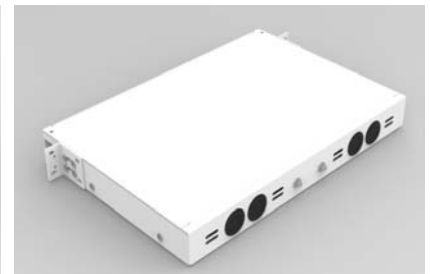

Rack mount patch panel

Part No.:TK0701-06-1U

### Features

- Slide with draw
- Suitable for SC,LC,FC,ST,E2000
- with lock, Prevent the tray to move out in the earthquake
- Material:Steel
- Thickness:1.5mm
- Colour:RAL7035,RAL9007
- Outline Dimension((L×W×H)mm : 484×300×45

### Order information

Part No.	Adapter	Capacity	Accessory
TK0701-06-1USCS12-00	SCS:SC Simplex	12ports,12fiber	00:without adaptor&pigtail
TK0701-06-1ULCD24-10	LCD:LC Duplex	24ports,48fiber	10:with adaptor, without pigtail
TK0701-06-1USCS12-00	SCS:SC Simplex	12ports,12fiber	00:without adaptor & pigtail
TK0701-06-1UFCS24-10	FCS:FC Simplex	24ports,24fiber	10:with adaptor, without pigtail
TK0701-06-1USTS24-11	STS:ST Simplex	24ports,24fiber	11:with adaptor, with pigtail